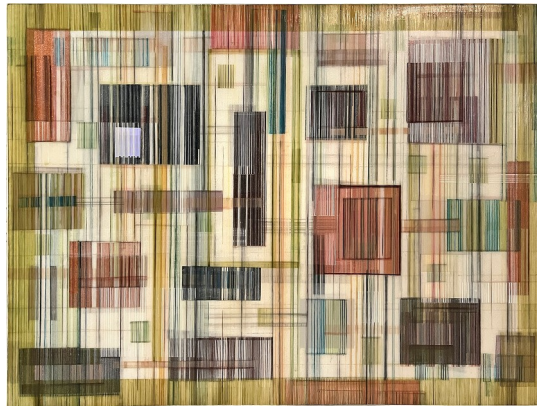

# Lisa Loudermilk

512-963-5812

[pleaseemailisa@gmail.com](mailto:pleaseemailisa@gmail.com)

[lisaloudermilk.com](http://lisaloudermilk.com)

Once a whimsical self-repped juried art festival artist for 20 years, but now with completely orderly structural abstract work and desire for more hands-off representation.